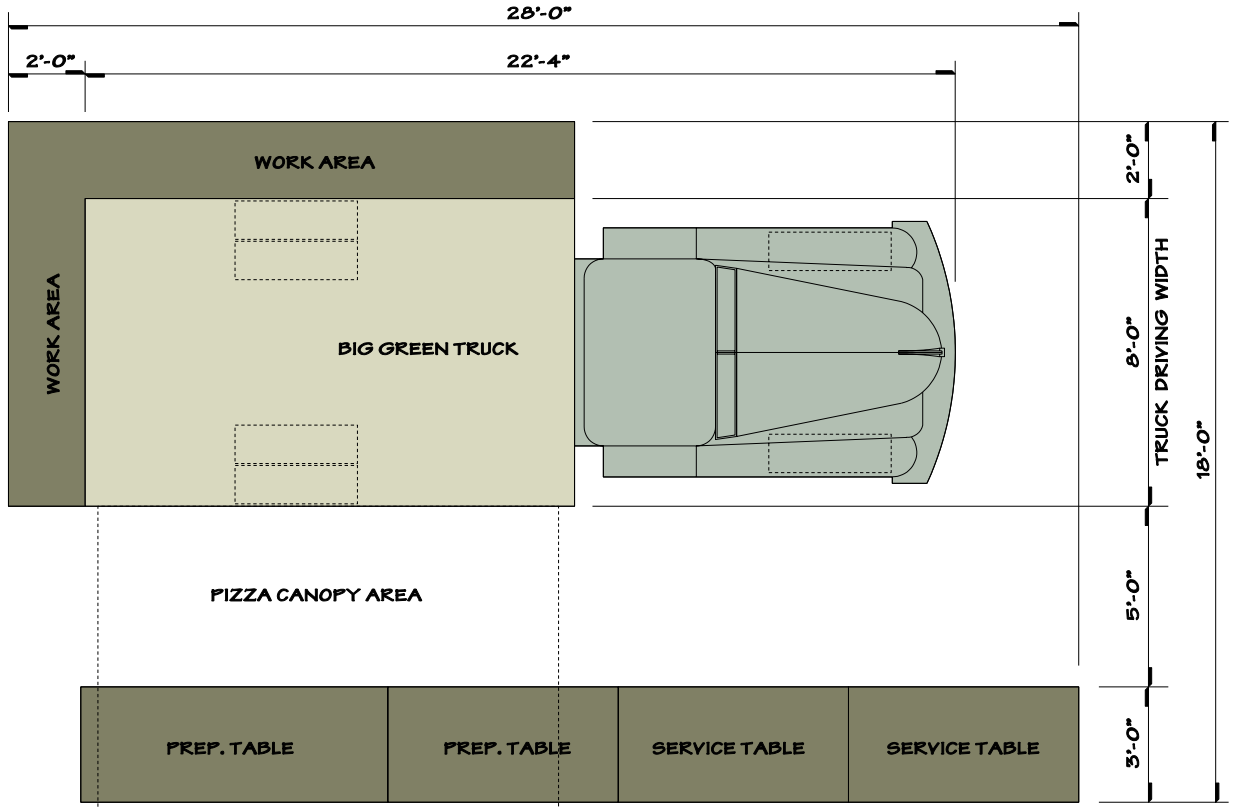

ELEVATION OF CLOSED TRUCK

PLAN OF OPEN TRUCK

ELEVATION OF OPENED TRUCK w/ TABLES

**BIG GREEN PIZZA TRUCK**  
 EAST STREET NEW HAVEN, CT. 06510  
 EDIFICIO, LLC ARCHITECTURE & DESIGN